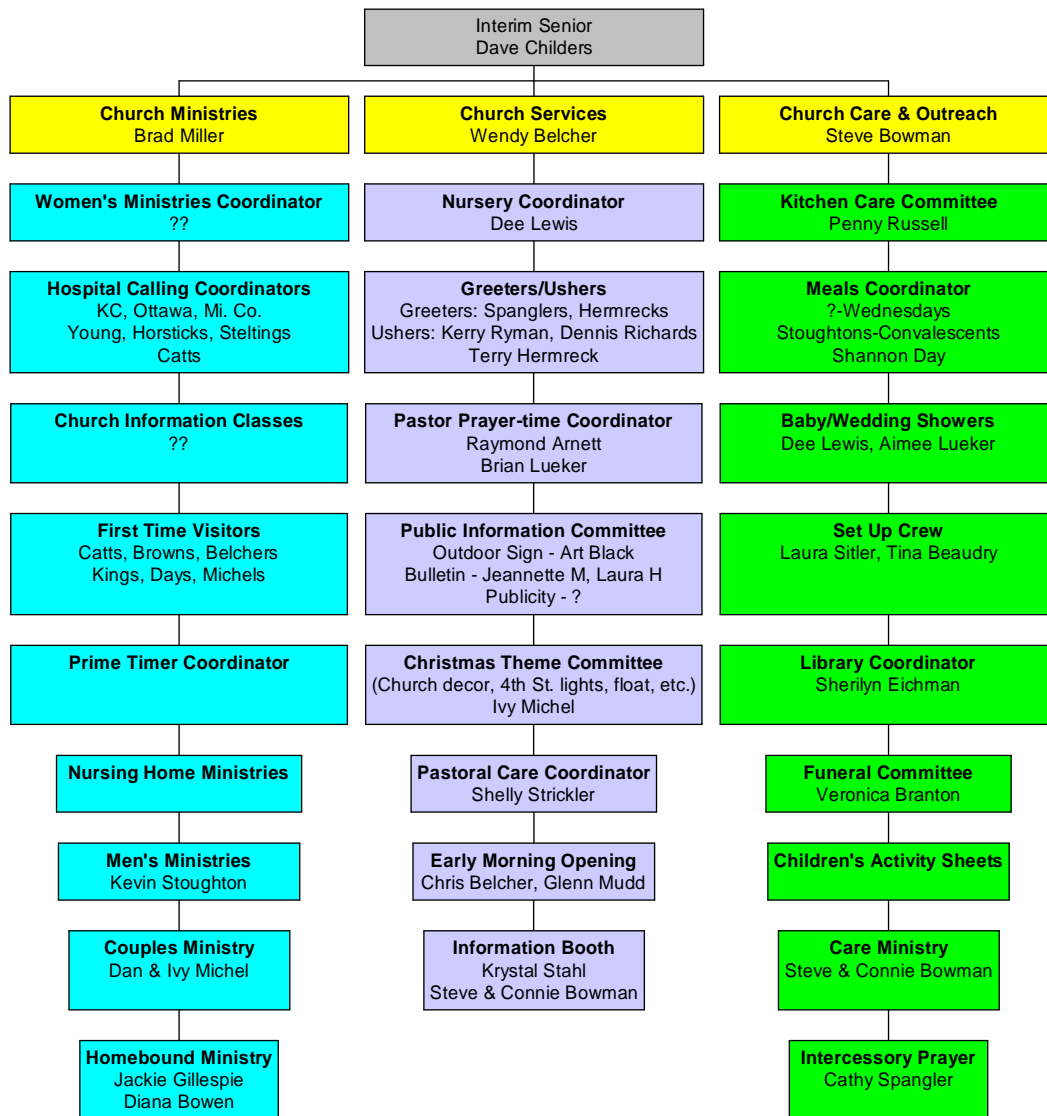

# 2017-18 Steward Flowchart

# 2017-18 Trustee Flowchart

Treasurer  
Jeff Patterson

Work & Witness  
Dave Branton

Celebrate  
Recovery  
Art Black

Youth Ministries  
Katie Gilbreth

Missions  
Mary Rush

Sunday School  
Michael Sitrler

VBS  
Beth King