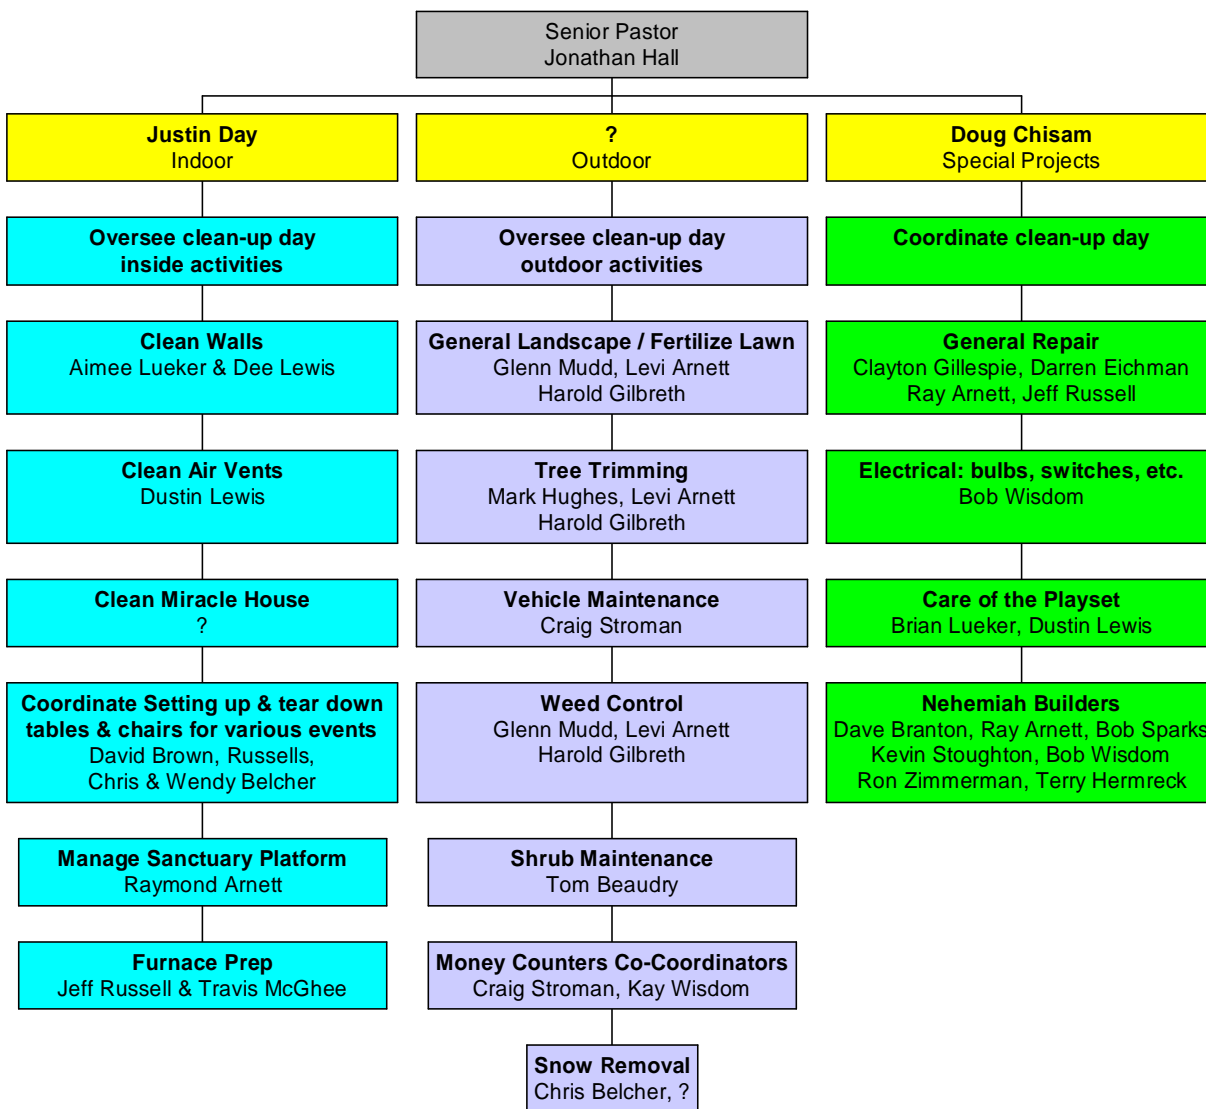

2017-18 Steward Flowchart

2017-18 Trustee Flowchart

Treasurer
Jeff Patterson

Work & Witness
Dave Branton

Celebrate Recovery
Art Black

Youth Ministries
Katie Gilbreth

Missions
Mary Rush

Sunday School
Michael Sitrler

VBS
Beth King

2017-18 Worship Flowchart