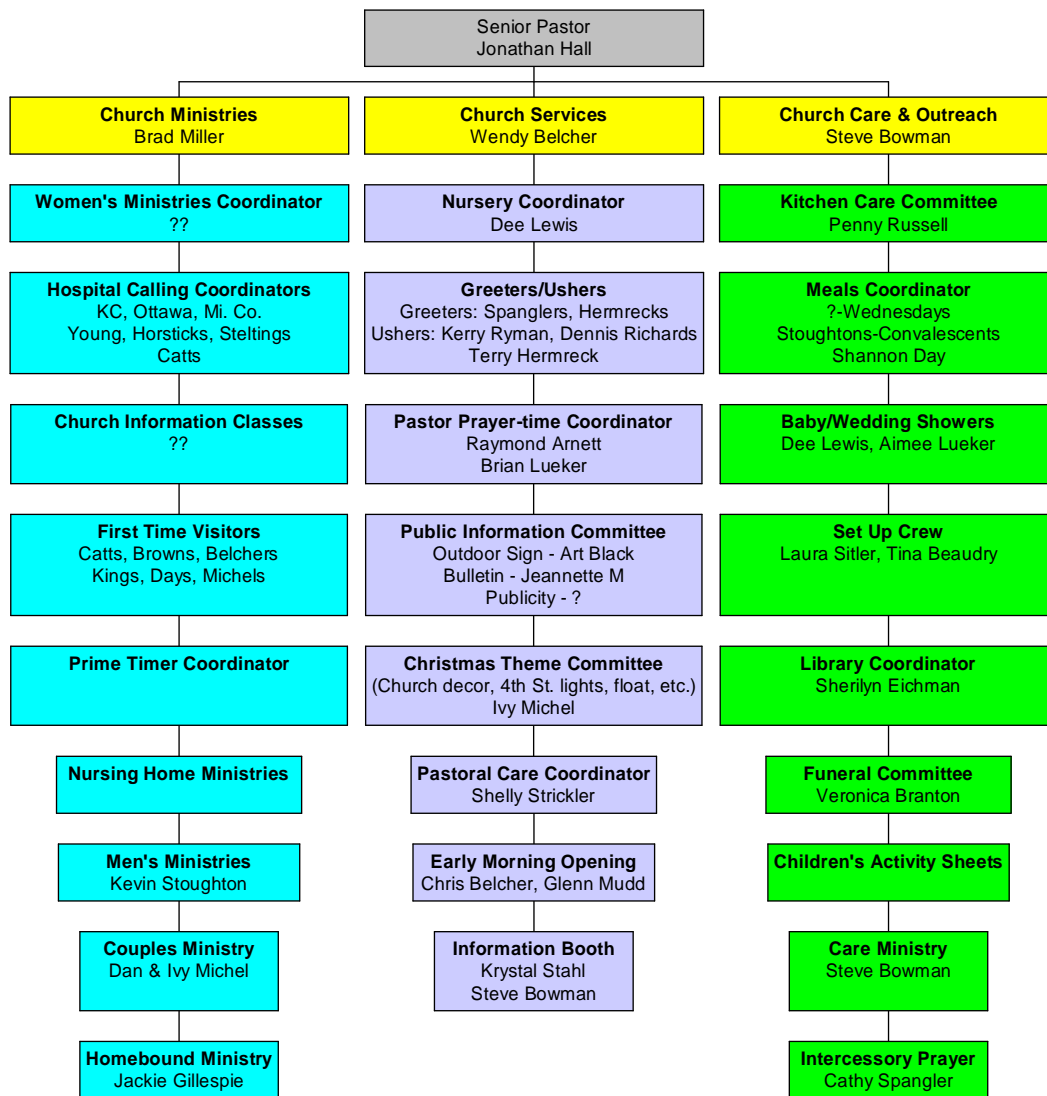

2017-18 Steward Flowchart

2017-18 Trustee Flowchart

Treasurer
Jeff Patterson

Work & Witness
Dave Branton

Celebrate Recovery
Art Black

Youth Ministries
Katie Gilbreth

Missions
Mary Rush

Sunday School
Michael Sitrler

VBS
Beth King

2017-18 Worship Flowchart